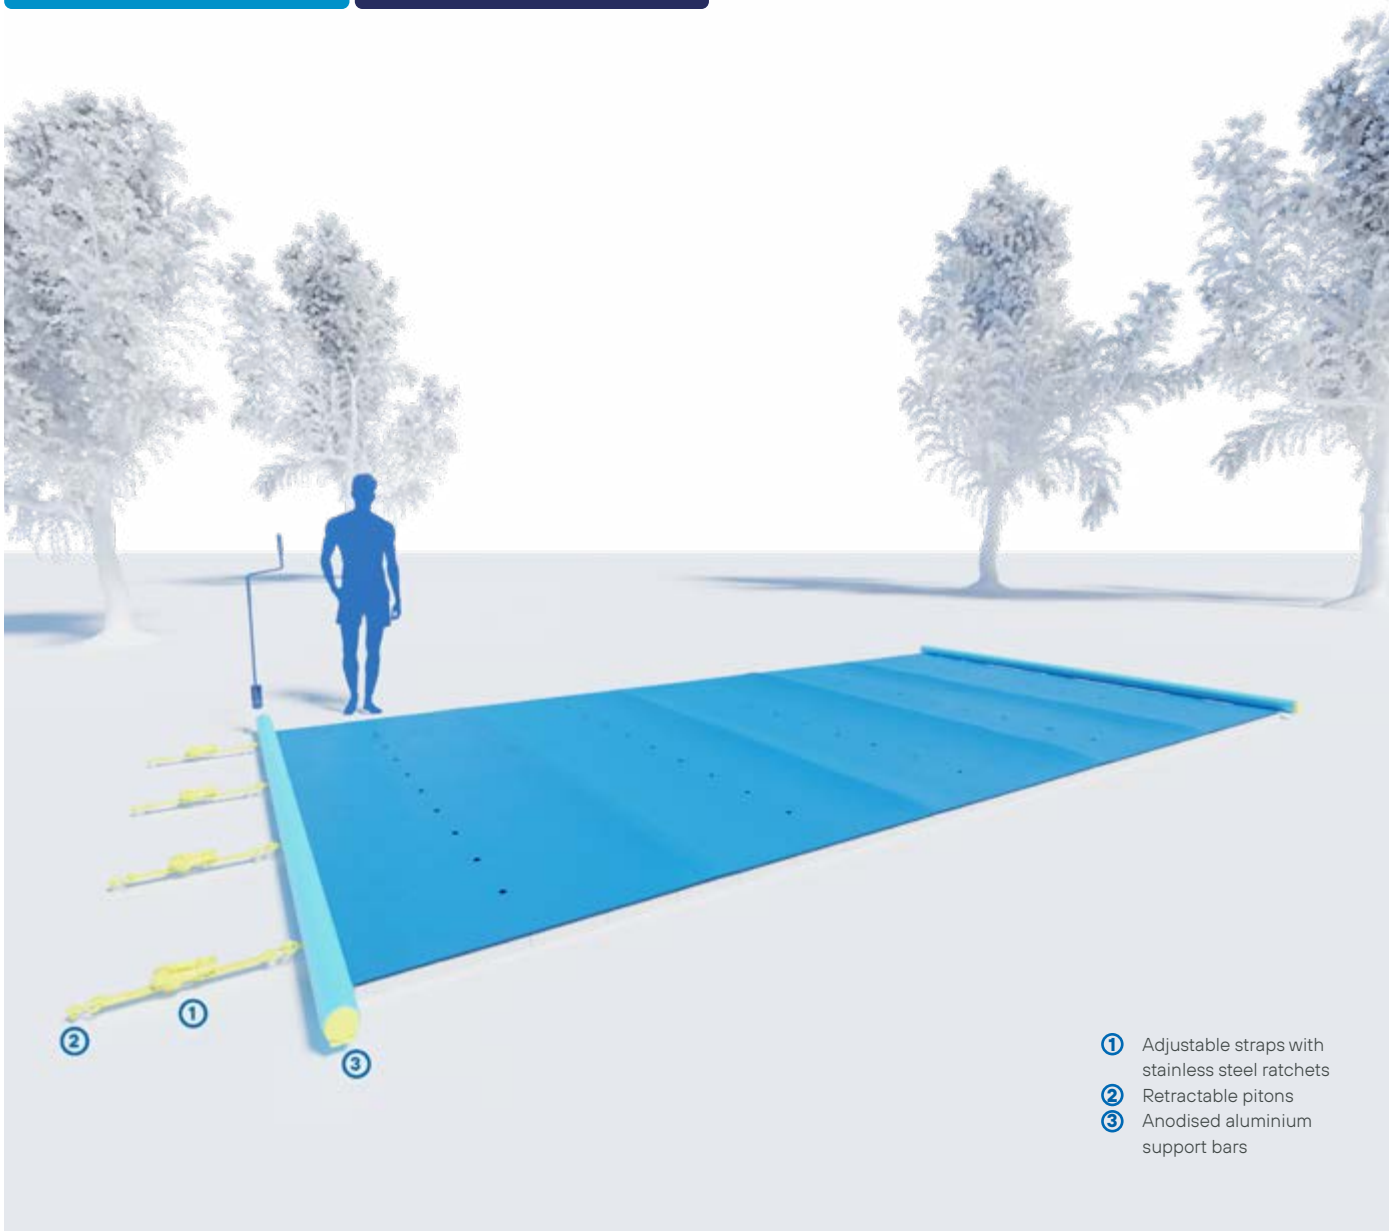

PVC cover colours

Opaque (650g/m²)

Slows algae development. Available in 6 different colours
The PVC reverse side colour is Sand (except for Light grey and Midnight blue)
which avoids bleaching over the coping.

+ points of this model

100% style

Fits perfectly on rectangular pools,
with or without stairs up to 10 x 5 m,
with an high end look.

100% security

Designed to maintain maximum
security over children and pets

- ① Adjustable straps with stainless steel ratchets
- ② Retractable pitons
- ③ Anodised aluminium support bars